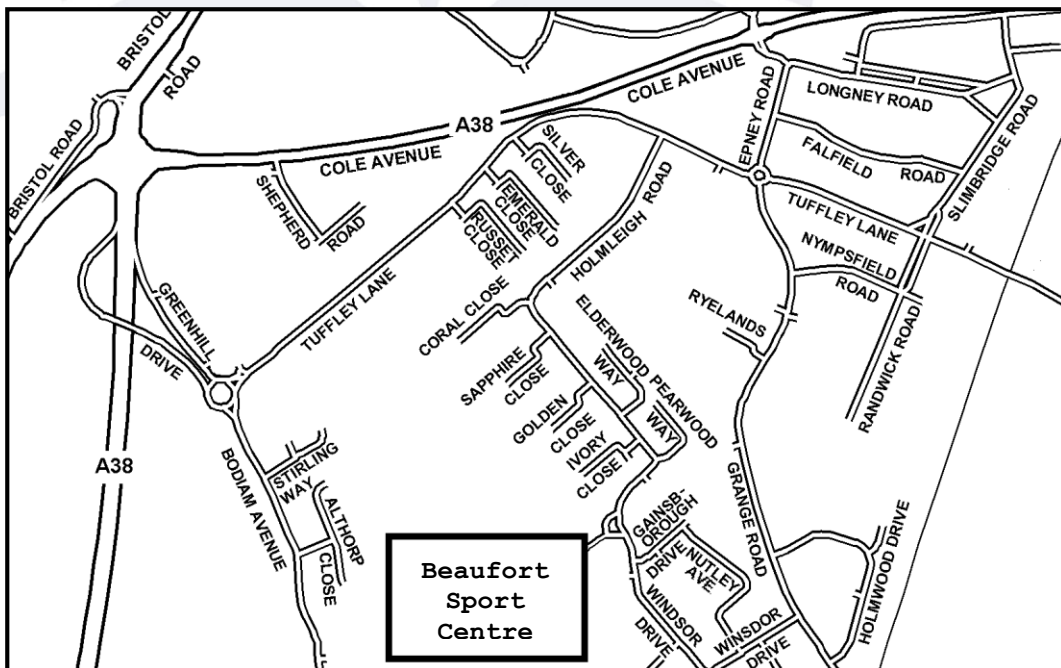

Beaufort Sport

Part of **our** Co-operative Academies Trust

From the M5 South take Junction 12 and follow the A38 to Cole Avenue.
From the M5 North take Junction 11 and follow A40 to A38 to Cole Avenue

Beaufort Sports Centre

Holmleigh Park, Tuffley, Gloucester GL4 0RT

01452 303256 | sport@beaufort.coop

www.beaufort.coop

Manager Rob Bird

The Schools
Co-operative Society