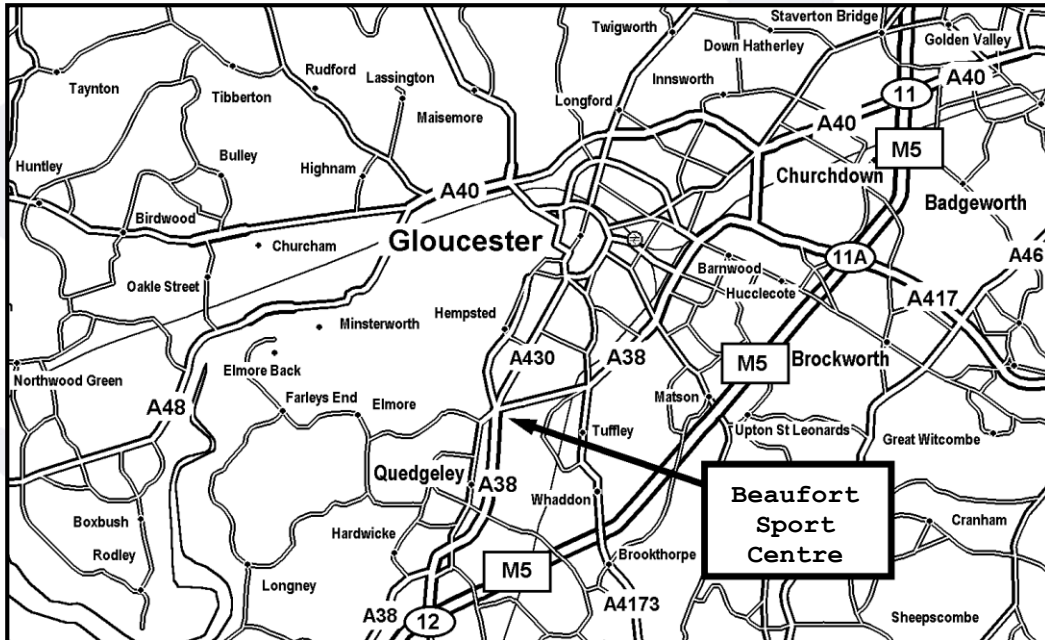

Beaufort Sport

Part of **our** Co-operative Academies Trust

From the M5 South take Junction 12 and follow the A38 to Cole Avenue.
From the M5 North take Junction 11 and follow A40 to A38 to Cole Avenue

Beaufort Sports Centre